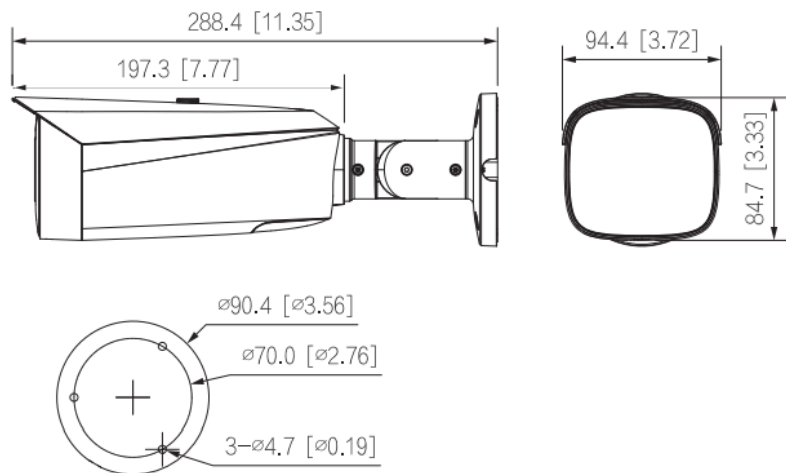

E-B528-AFD^{EVO} 4

5MP Smart Dual Light Active Deterrence Fixed-focal Bullet Network Camera

Accessories

PFA135

PFA130-E
IP 66

PFA152-E

Installation Method

Dimensions mm (inch)

Technical Specification

Camera	
Image Sensor	1/2.7" CMOS
Max. Resolution	2960 (H) × 1668 (V)
ROM	128 MB
RAM	512 MB
Scanning System	Progressive
Electronic Shutter Speed	Auto/Manual 1/3 s–1/100,000 s
Min. Illumination	0.003 lux@F1.0 (Color, 30 IRE) 0.0003 lux@F1.0 (B/W, 30 IRE) 0 lux (illuminator on)
S/N Ratio	>56 dB
Illumination Distance	30 m (IR) 30 m (warm light)
Illuminator On/Off Control	Auto / Manual
Illuminator Number	2 (IR LED) 2 (warm light)
Pan/Tilt/Rotation Range	Pan: 0°–360° Tilt: 0°–90° Rotation: 0°–360°

Technical Specification

Lens

Lens Type	Fixed-focal				
Lens Mount	M12				
Focal Length	2.8 mm				
Max. Aperture	F2.0				
Field of View	H: 97°; V: 70°; D: 128°				
Iris Control	Fixed				
Close Focus Distance	1.5 m				
DORI Distance	Lens	Detect	Observe	Recognize	Identify
		66.0 m	26.4 m	13.2 m	6.6 m

Environment

Operating Conditions	–40 °C to +60 °C Less than 95% RH
Storage Conditions	–40 °C to +60 °C
Protection Grade	IP67

Structure

Casing Material	Metal + plastic
Product Dimensions	288.4 mm × 94.4 mm × 84.7 (L × W × H)
Net Weight	1.0 kg
Gross Weight	1.23 kg