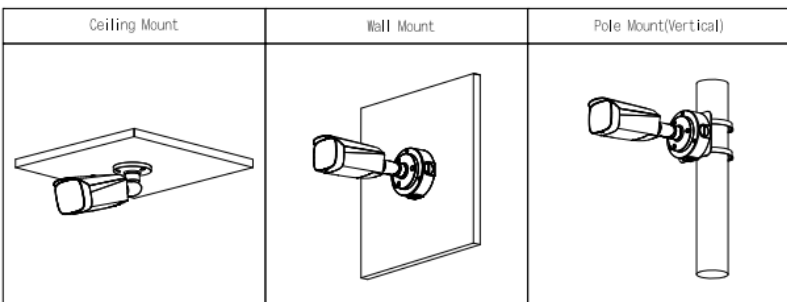

E-B528-AFD^{EVO} 4

5MP Smart Dual Light Active Deterrence Fixed-focal Bullet Network Camera

Accessories

PFA135

PFA130-E
IP 66

PFA152-E

Installation Method

Dimensions mm (inch)

Technical Specification

Camera	
Image Sensor	1/2.7" CMOS
Max. Resolution	2960 (H) × 1668 (V)
ROM	128 MB
RAM	512 MB
Scanning System	Progressive
Electronic Shutter Speed	Auto/Manual 1/3 s–1/100,000 s
Min. Illumination	0.003 lux@F1.0 (Color, 30 IRE) 0.0003 lux@F1.0 (B/W, 30 IRE) 0 lux (illuminator on)
S/N Ratio	>56 dB
Illumination Distance	30 m (IR) 30 m (warm light)
Illuminator On/Off Control	Auto / Manual
Illuminator Number	2 (IR LED) 2 (warm light)
Pan/Tilt/Rotation Range	Pan: 0°–360° Tilt: 0°–90° Rotation: 0°–360°